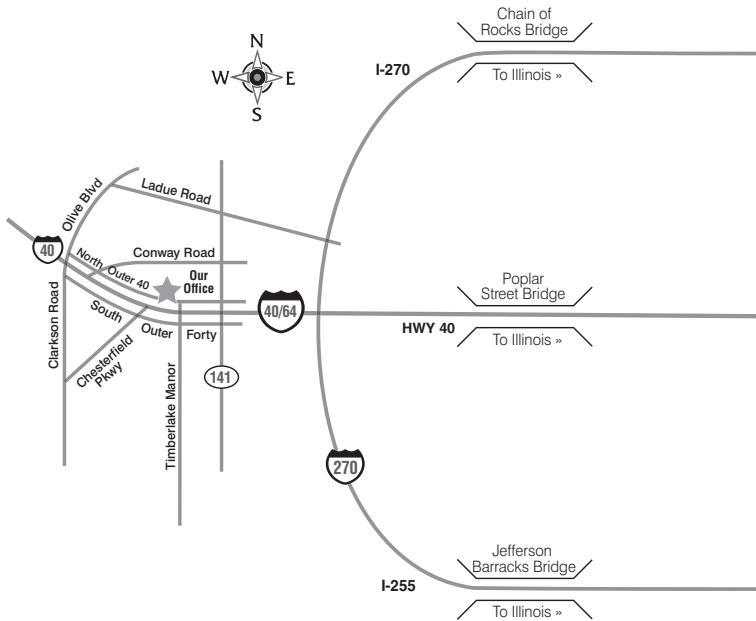

# Directions to The Orthopedic Center of St. Louis

## Traveling I-64 (Hwy 40) Eastbound

**(coming from St. Charles area)**

Exit Timberlake Manor Parkway (Exit 21). Turn left at the stoplight and cross over Highway 40. You will immediately come to a second stoplight where you will make a left onto N. Outer Forty Road. Proceed west for 8/10 of a mile. You will pass Bonhomme Presbyterian Church on the right hand side. Prepare to make a right into our entrance.

## Traveling I-64 (Hwy 40) Westbound

**(coming from downtown St. Louis)**

Exit Timberlake Manor Parkway (Exit 21) and merge into the right hand lane, which becomes N. Outer Forty Road. You will eventually come to a stoplight. Go through the stoplight and proceed west for 8/10 of a mile. You will pass Bonhomme Presbyterian Church on the right hand side. Prepare to make a right into our entrance.