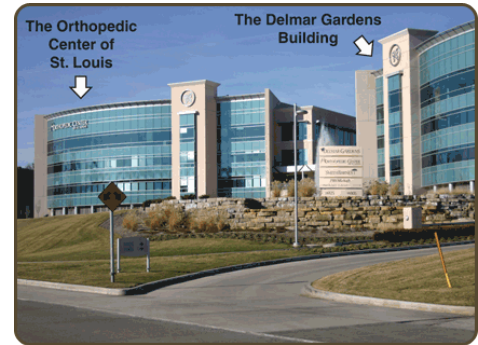

# Directions to The Orthopedic Center of St. Louis

## Traveling I-64 (Hwy 40) Eastbound

**(coming from St. Charles area)**

Exit Timberlake Manor Parkway (Exit 21). Turn left at the stoplight and cross over Highway 40. You will immediately come to a second stoplight where you will make a left onto N. Outer Forty Road. Proceed west for 8/10 of a mile. You will pass Bonhomme Presbyterian Church on the right hand side. Prepare to make a right into our entrance.

## Traveling I-64 (Hwy 40) Westbound

**(coming from downtown St. Louis)**

Exit Timberlake Manor Parkway (Exit 21) and merge into the right hand lane, which becomes N. Outer Forty Road. You will eventually come to a stoplight. Go through the stoplight and proceed west for 8/10 of a mile. You will pass Bonhomme Presbyterian Church on the right hand side. Prepare to make a right into our entrance.